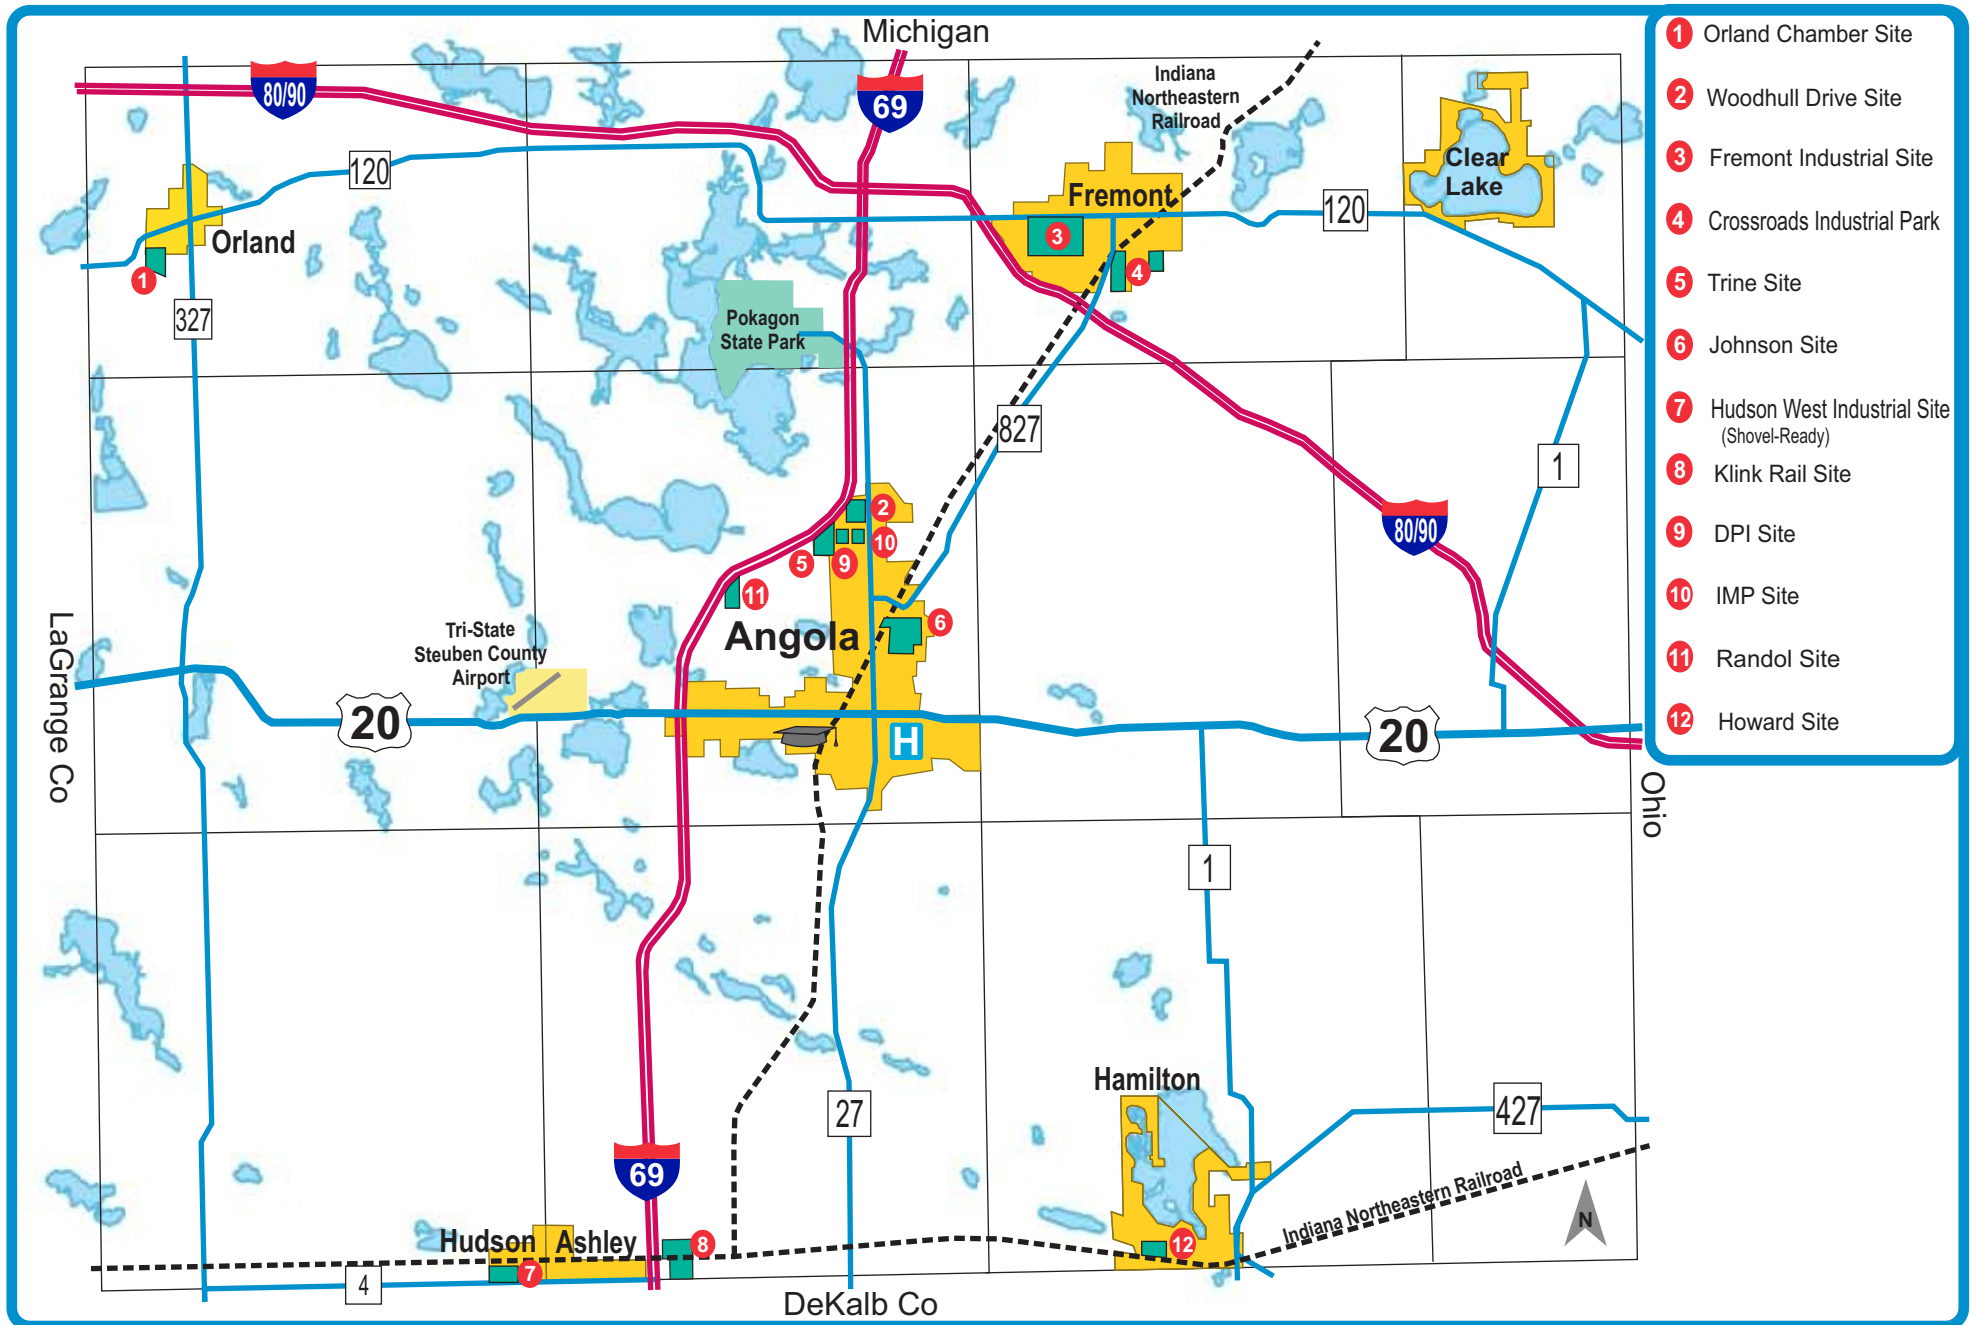

Available Industrial Sites Map

- 1 Orland Chamber Site
- 2 Woodhull Drive Site
- 3 Fremont Industrial Site
- 4 Crossroads Industrial Park
- 5 Trine Site
- 6 Johnson Site
- 7 Hudson West Industrial Site (Shovel-Ready)
- 8 Klink Rail Site
- 9 DPI Site
- 10 IMP Site
- 11 Randol Site
- 12 Howard Site